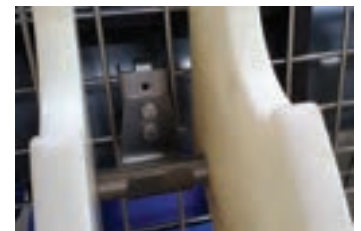

Mounts snap in place securely.